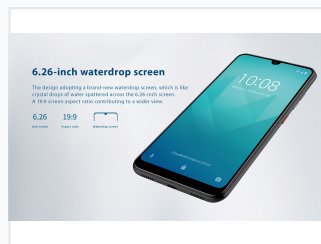

6.26-inch Waterdrop Screen Smartphone

This smartphone features a 6.26-inch waterdrop screen with a 19:9 aspect ratio. It is powered by an octa-core processor and has a 13MP AI dual camera system.

ADDITIONAL IMAGES

Overview

Professional Mobile Communication

This smartphone features a sleek 6.26-inch waterdrop display designed for an immersive viewing experience. It is powered by an efficient octa-core processor that utilizes intelligent algorithms for performance optimization and smooth operation. The device is equipped with a versatile AI-enhanced dual rear camera system and a dedicated front beauty camera to capture professional-quality images.

Display

Screen Size	6.26 inch
Resolution	720*1520 HD+

Performance

CPU Architecture	Octa-core Cortex-A55
Max Clock Frequency	1.6 GHz

Camera

Camera Configuration

Camera	Resolution	Features
Rear Main	13MP	AI AF
Rear Depth	2MP	FF
Front	8MP	AI Beauty, FF

Physical

Available Colors

Black • Green • Purple

Dimensions

157.1 * 75.8 * 8.1 mm