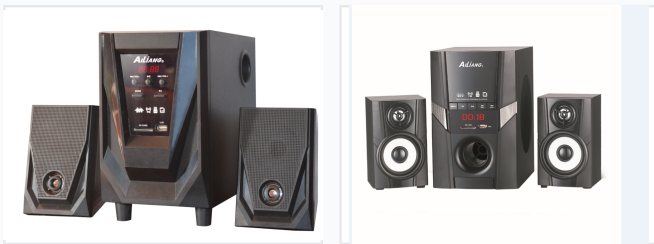

60W Dual 12-inch Stage Speaker with FM, USB, SD, and Karaoke

This stage speaker delivers powerful audio with its 60W output and dual 12-inch woofers. It features FM radio, USB/SD card reader, equalizer, karaoke function, self-amplification, and a guitar input.

ADDITIONAL IMAGES

Overview

Immersive Multimedia Audio System

This 60W multimedia speaker system is engineered to deliver a balanced and immersive audio experience, featuring a robust subwoofer and dual satellite speakers. Designed for versatility, it includes integrated connectivity options such as FM radio, USB, and SD card playback, making it suitable for music, movies, and gaming. The system offers intuitive control through a front-panel digital display and dedicated adjustment buttons for volume, mode, and equalization.

Technical Specifications

Total Power Output

60 W
Power Output

Speaker Configuration

- 2.1 Channel System
- Dual Satellite Speakers
- Subwoofer Bass Box

Connectivity & Features

Integrated Controls

- Volume Adjustment (+/-)
- Mode Selection
- Equalizer (EQ) Settings
- Digital Display