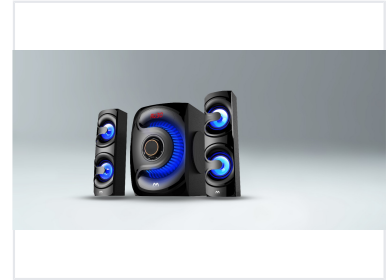

60W Bluetooth Soundbar with FM Radio

This 60W sound system features Bluetooth connectivity for wireless streaming, AUX IN, USB, and SD playback options. It also has an integrated FM radio tuner, LED display, and remote control.

ADDITIONAL IMAGES

Product Overview

High-Fidelity 60W Audio System

The EM-3319FST is a versatile 60W audio solution designed for immersive sound experiences. It features a powerful subwoofer paired with satellite speakers that can be configured as a detachable soundbar for flexible placement. With integrated Bluetooth, FM radio, and multiple playback options, it serves as a comprehensive media hub for professional and home environments.

LED Display • Remote Control

Design Features

Detachable soundbar for flexible placement