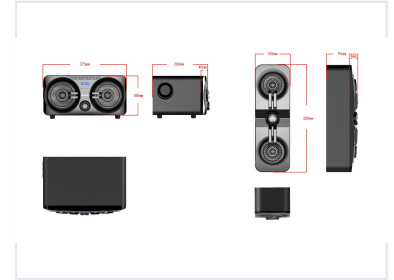

60W 2.2 Multimedia Home Theater Speaker System

This 60W 2.2 multimedia home theater speaker system delivers immersive audio experiences. It features two satellite speakers and a central unit with dual drivers, providing balanced sound distribution.