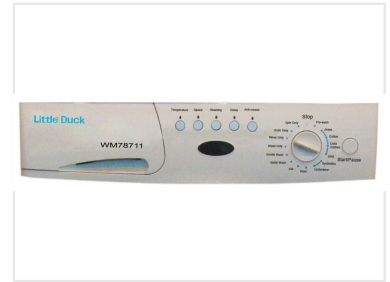

6.0kg Front Loading Washing Machine with Spin Speed Control

This is a 6.0kg capacity washing machine with a 480mm depth. It features a spin speed selector for customized washing.

ADDITIONAL IMAGES

Product Overview

Efficient Front-Loading Laundry Solution

This versatile 6.0kg front-loading washing machine is designed for reliable household performance, featuring advanced electronic controls and a clear LED display for intuitive operation. Built with a durable stainless steel drum and tub, it offers robust construction and multiple spin speed options to accommodate various fabric types. With an integrated drying capacity of 3.0kg, this appliance provides a comprehensive solution for daily laundry needs.

Performance & Capacity

Spin Speed Options

- No spin
- 400 rpm
- 600 rpm
- 800 rpm
- 1200 rpm

Washing Capacity	6 kg
Drying Capacity	3 kg
Energy Class	B, A, B

Physical Specifications

Dimensions (W x D x H)

600 mm

76 kg

Technical Construction

Drum Material

Stainless Steel

Tub Material

Stainless Steel/Enamel

Control System

Electronic Controller with LED Display