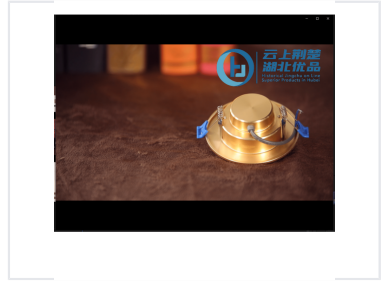

5W Recessed LED Downlight with Gold Ring

This 5W LED downlight is designed for recessed ceiling installation. It features a brushed gold finish and spring-loaded clips for secure mounting, making it suitable for indoor lighting applications.

ADDITIONAL IMAGES

Product Overview

Premium Recessed LED Downlight

This 5W recessed LED downlight features an elegant gold ring design, combining aesthetic appeal with high-performance illumination. Built with an aviation-grade aluminum shell, it offers exceptional durability and heat dissipation for long-term reliability. Designed for versatility, this fixture is an ideal choice for shopping malls, hotels, and residential guest rooms, providing uniform and energy-efficient lighting across diverse interior environments.