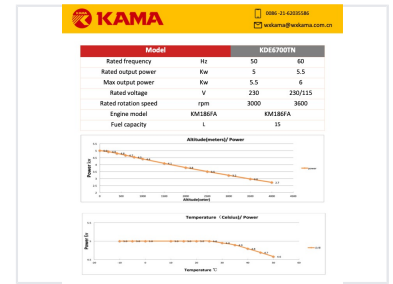

5kW Diesel Generator Set

This 5kW diesel generator provides reliable power with its silent operation. The KDE6700TN model features a robust diesel engine, electric start, and a control panel for easy monitoring and operation.