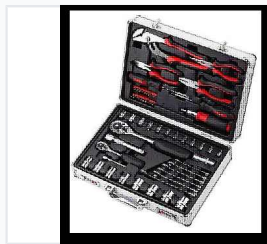

58-Piece Hand Tool Set

This 58-piece hand tool set is packed in a metal case. It includes essential tools such as wrenches, pliers, sockets, screwdrivers and a hammer.

ADDITIONAL IMAGES

Product Overview

Comprehensive 58-Piece Hand Tool Set

This versatile 58-piece hand tool set is designed to meet the demands of both professional maintenance and home DIY projects. Featuring a wide range of essential tools including wrenches, pliers, sockets, and screwdrivers, it provides a reliable solution for automotive repairs and general tasks. Each tool is constructed from durable materials to ensure long-lasting performance and is neatly organized in a sturdy metal carrying case for easy storage and portability.

Technical Details

Tools Included

- Wrenches
- Pliers
- Sockets
- Ratchets
- Screwdrivers
- Hammer
- Assorted bits

Total Pieces

58 pcs

Measurement Standards

Metric, Imperial

Design & Features

Storage Case

Sturdy metal carrying case

Handle Design

Ergonomic black and blue handles for comfortable grip

Applications

Best For

Automotive Repair • Home Maintenance • DIY Projects • Professional Use