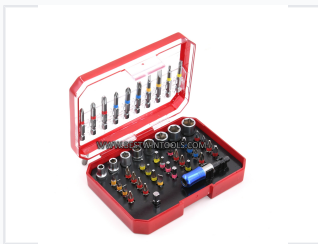

ADDITIONAL IMAGES

Overview

Professional 56-Piece Bit Set

This versatile 56-piece bit set is engineered for a wide range of fastening and driving applications. Featuring precision-machined tips for optimal engagement and reduced slippage, the set includes a comprehensive assortment of screwdriver bits, nut drivers, and adapters. The components are constructed from high-quality steel to ensure durability, wear resistance, and long-lasting performance in both professional and DIY environments.

Set Composition

Bit Configuration

Component	Quantity	Length
Screwdriver bits (Color ring)	10	50mm
Screwdriver bits (Nickel plated, color ring)	36	25mm
Sockets (1/4")	8	N/A
AD	1	25mm
Quick release chuck	1	N/A

Total Piece Count 56 pcs

Technical Features

Usability

Reduced slippage • Professional grade • Portable storage case • Quick release

Material & Finishing

High-quality steel, Nickel plated, Color-coded rings, Precision-machined