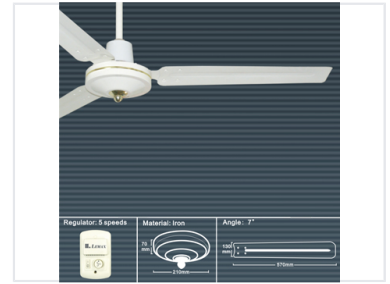

56-Inch Iron Ceiling Fan with 5-Speed Regulator

This ceiling fan features a 5-speed regulator and durable iron construction. Its 7-degree blade angle ensures efficient air circulation.

Overview

High-Performance Iron Ceiling Fan

This 56-inch iron ceiling fan is designed for durability and consistent airflow in professional or residential environments. Featuring a robust 1163x12mm motor and a 5-speed regulator, it offers precise control over air circulation. Built from high-quality iron, this fan is engineered for reliability and long-term performance.

Performance Metrics

Rotation Speed

285 R.P.M.
Max Speed

5 levels
Speed Settings

Wattage

75 W

Technical Specifications

Fan Size	56 inches
Construction Material	Iron
Blade Angle	7 degrees
Motor Size	1163x12mm
Temperature Rise	95 K

Electrical Requirements

Voltage Rating	220 V
Frequency	50 Hz

Dimensions

Physical Dimensions

Component	Measurement
Canopy Diameter	210mm
Central Hub Height	70mm
Blade Width	130mm
Blade Length	570mm