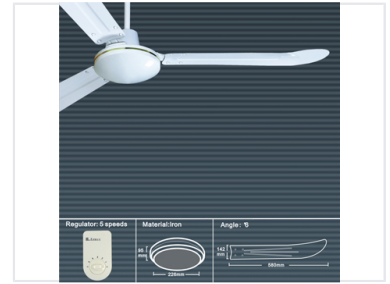

56-Inch Ceiling Fan with Five-Speed Regulator

This 56-inch ceiling fan provides air circulation for indoor spaces. It features a five-speed regulator and operates at 220V with a 75W motor.

Product Overview

High-Performance 56-Inch Ceiling Fan

This durable 56-inch ceiling fan is engineered for effective air circulation in large spaces. Constructed from robust iron, it features a reliable motor and a versatile five-speed regulator to suit various environmental needs. With a sleek design and precise engineering, this fan provides consistent performance for professional and commercial applications.

Design and Build

Installation Dimensions

| Component | Dimension |
|----------------|---------------|
| Remote Control | 95mm |
| Ceiling Mount | 142mm x 226mm |
| Blade Length | 580mm |

| | |
|-------------|-----------|
| Material | Iron |
| Blade Angle | 8 degrees |