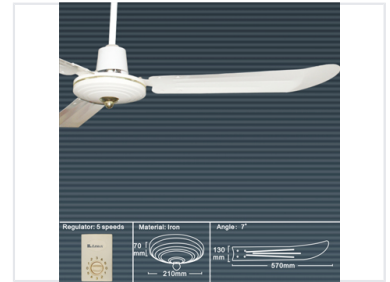

# 56-Inch Ceiling Fan with Five-Speed Regulator

This ceiling fan has a 56-inch diameter and operates at 220V/50Hz. It features a five-speed regulator and blades with a 7-degree angle.

### High-Performance 56-Inch Ceiling Fan

This durable 56-inch ceiling fan is designed for efficient air circulation in commercial or residential spaces. Engineered with a robust iron construction, it features a powerful 80W motor capable of reaching 285 R.P.M. for optimal cooling. The unit includes a versatile five-speed regulator, allowing users to precisely control airflow to meet specific environmental needs.

### Blade Dimensions

Feature	Measurement
Blade Length	570mm
Blade Width	130mm
Blade Angle	7 degrees

### Housing Dimensions

- Width: 210mm
- Height: 70mm

Material	Iron
----------	------

Motor Size	116x13.6mm
------------	------------