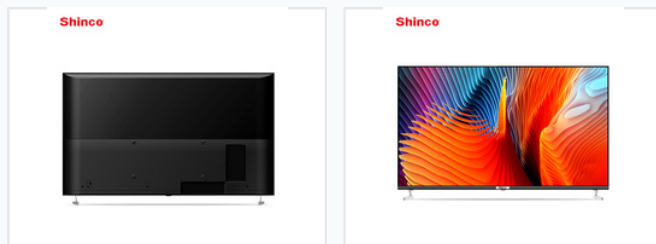

ADDITIONAL IMAGES

Product Overview

Professional Entertainment Display

This 55-inch frameless DLED television provides a premium viewing experience with 4K Ultra High Definition technology and high color gamut precision. Designed for modern connectivity, it supports multiple media inputs including USB 3.0 and HDMI 1.4 for high-fidelity audio and video transmission. The ultra-narrow frame and brushed metal finish offer a sophisticated aesthetic suitable for any professional or high-end residential environment.

Display Specifications

Screen Size	55 inches
Resolution	4K Ultra High Definition
Panel Type	DLED High Color Gamut Hard Screen

Design and Build

Frame Design

Frameless • Ultra-narrow • Brushed Metal

Connectivity

Connectivity Ports

- HDMI 1.4
- USB 3.0

Media Compatibility

Compatible Devices	DVD Players, Mobile Phones, Digital Cameras, Computers, USB Flash Drives, External Hard Disks