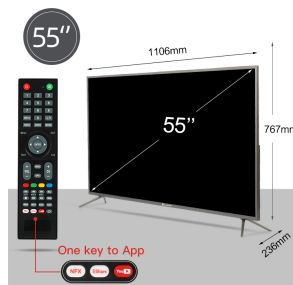

55 inches
Screen Size

3840 px
Horizontal Resolution

2160 px
Vertical Resolution

Viewing Angle

178 °

Visual Technologies

4K UHD, HDR Support, Dynamic Color Enhancement, Noise Reduction (DNR), Upscaling, Static Picture Compensation

Physical Dimensions

Unit Dimensions

Dimension	Measurement
Width	1106 mm
Height (with stand)	767 mm
Stand Depth	236 mm

Certifications

*CE, CB, CQC approval of TV

Compliance & Quality

CE • CB • CQC • ISO 9001 • SGS Verified