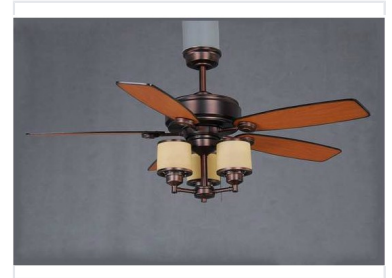

52-Inch Indoor Ceiling Fan with Light Kit

This 52-inch ceiling fan provides both cooling and illumination for indoor spaces. It features five blades with a wood grain finish and an integrated lighting fixture with three cylindrical glass shades.

Product Overview

Elegant Comfort for Indoor Spaces

This 52-inch indoor ceiling fan combines functional cooling with ambient lighting, making it an ideal choice for bedrooms, living rooms, and dining areas. Featuring a sophisticated wood grain finish on its five blades and a durable dark bronze motor housing, this unit seamlessly blends traditional and contemporary design elements. The integrated three-light fixture provides versatile illumination, while the reversible motor ensures year-round comfort by optimizing air circulation.

Technical Specifications

Blade Span	52 inches
Number of Blades	5
Light Kit	3-Light Integrated Fixture
Bulb Base	E26

Design & Aesthetics

Finish Style	Wood Grain Blades, Dark Bronze Housing, Traditional, Contemporary
Glass Shades	3

Installation & Usage

Recommended Use

Indoor • Bedroom • Living Room • Dining Area

Mounting System	Downrod Mount
-----------------	---------------

Performance Features

Motor Features

- Reversible Motor
- Multiple Speed Settings