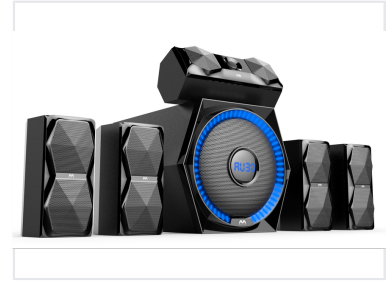

## 5.1 Channel Surround Sound Speaker System with Subwoofer

This 5.1 channel surround sound speaker system delivers immersive audio for gaming, movies, and music. It features a powerful subwoofer and five satellite speakers for a balanced and dynamic sound experience.

#### Immersive 5.1 Surround Sound

This 5.1 channel surround sound speaker system is engineered to deliver a dynamic and balanced audio experience for home entertainment. With a dedicated subwoofer and five satellite speakers, it provides rich, detailed sound suitable for movies, gaming, and music. The system includes versatile connectivity options such as USB and SD card support, alongside an integrated LED display for easy operation.