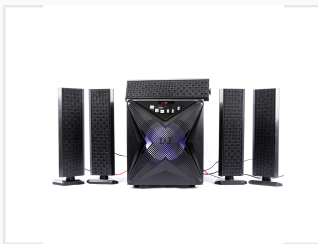

5.1 Channel Home Theater Subwoofer Speaker System

This 5.1 channel subwoofer speaker system delivers immersive audio. It is designed for home entertainment, providing rich bass and clear highs with versatile connectivity options.

ADDITIONAL IMAGES

Overview

Immersive Home Audio Experience

This 5.1 channel home theater subwoofer system is engineered to transform your entertainment space with rich, deep bass and crystal-clear surround sound. Featuring a powerful 6.5-inch subwoofer paired with five satellite speakers, it delivers a balanced audio profile suitable for movies, music, and gaming. The system includes convenient connectivity options and an intuitive LED display, making it a versatile and user-friendly addition to any modern home setup.

Technical Specifications

Model Number	UF-7053
System Configuration	5.1 Channel
Driver Units	6.5-inch Subwoofer + 3-inch Satellite x 5
Power Supply	DC 220V
Cabinet Material	Plastic

Features & Connectivity

Display	LED Display
Included Accessories	Manual, USB Cable, Remote Control

Logistics & Compliance

Certifications CE • RoHS • SASO • FCC • COC	
Unit Dimensions (mm)	380 x 375 x 390 mm
40HQ Container Loading	1360 sets