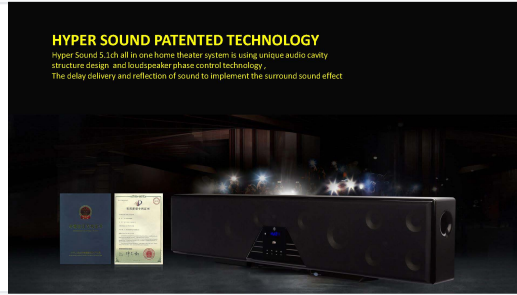

Technical Design

Utilizing unique audio cavity structure and phase control technology to create an immersive acoustic field through sound reflection.

Internal Driver Units

Position	Driver Specs
Front	(3" + 1") x 2 (8Ω)
Center	3" x 2 + 1" (8Ω)
Surround	(3" x 2) x 2 (8Ω)
Subwoofer	5.25" x 2 (8Ω)

Supported Formats

PCM 5.1 • AC-3 • DTS • MP3 • WMA • FLAC

Control & Interface

6 CH VOLUME CONTROL SEPARATELY

The system features independent volume control for all 6 channels and a specialized internal driver layout for true surround sound.

User Interface

- LED Display
- Touch Control Panel
- Full Function Remote Control
- Independent 6-Channel Volume Adjustment

Physical Specifications

Product Dimensions	1098mm(L) x 165mm(W) x 236mm(H)
Net Weight	15 kg

Logistics

Container Loading Quantity

Container Size	Quantity (pcs)
20" GP	220
40" GP	450
40" HQ	520