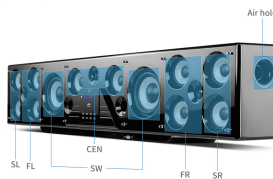

Control & Interface

6 CH VOLUME CONTROL SEPARATELY

The system features independent volume control for all 6 channels and a specialized internal driver layout for true surround sound.

User Interface

- LED Display
- Touch Control Panel
- Full Function Remote Control
- Independent 6-Channel Volume Adjustment

Physical Specifications

Product Dimensions	1098mm(L) x 165mm(W) x 236mm(H)
Net Weight	15 kg

Logistics

Container Loading Quantity

Container Size	Quantity (pcs)
20" GP	220
40" GP	450
40" HQ	520