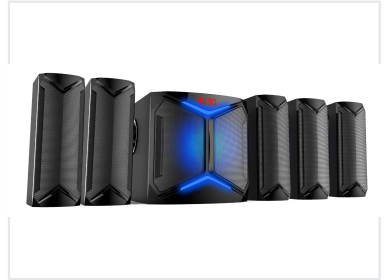

5.1 Channel Computer Speaker System with Subwoofer

This system includes a subwoofer and five satellite speakers. It is designed to provide an immersive audio experience for computers and other audio devices.

Product Overview

Immersive 5.1 Channel Audio

The EM-5012FLT is a high-performance 5.1 channel speaker system designed to deliver a rich, immersive audio experience for your computer setup. With a powerful 120W output and a dedicated 6.5-inch subwoofer, it provides deep bass and clear sound across all frequencies. This versatile system supports multiple connectivity options, including Bluetooth, USB/SD playback, and FM radio, making it a comprehensive audio solution for entertainment.

Features & Connectivity

Controls & Display

LED Display • Remote Control

Connectivity

Bluetooth, AUX IN, USB Playback, SD Card Playback, FM Radio

Dimensions

Dimensions

Component	Dimensions (W x H x D)
Subwoofer	252 x 289 x 252 mm
Satellite Speaker	127 x 289 x 143 mm