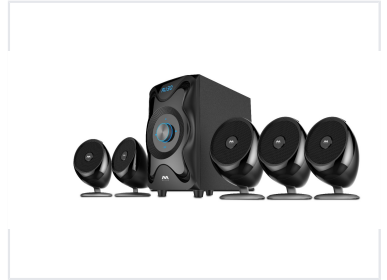

## 5.1 Channel Computer Speaker System with Subwoofer

This 5.1 channel computer speaker system provides immersive audio for gaming, music, and movies. The system includes a powerful subwoofer and five satellite speakers, delivering balanced sound with deep bass and clear highs.

#### Immersive Audio Experience

The EM-5170FST is a versatile 5.1 channel computer speaker system designed to deliver immersive audio for gaming, music, and movies. This system includes a powerful subwoofer and five satellite speakers, providing a balanced sound experience with deep bass and clear highs. Engineered for ease of setup and use, it is an ideal choice for both casual users and enthusiasts seeking enhanced audio performance.