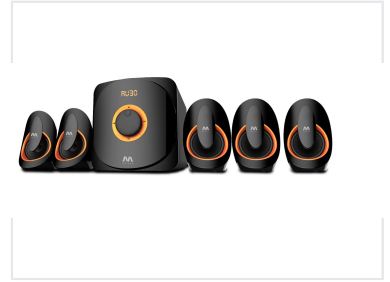

## 5.1 Channel Computer Speaker System with Subwoofer

This 5.1 channel computer speaker system provides an immersive audio experience. It is designed with a subwoofer and five satellite speakers, along with a control unit.

#### Immersive 5.1 Channel Audio Experience

This 5.1 channel speaker system is engineered to deliver a comprehensive surround sound experience, perfect for enhancing gaming sessions, cinematic movie nights, and high-fidelity music playback. The system features a dedicated subwoofer for deep bass performance paired with five satellite speakers for balanced audio distribution. With versatile connectivity options and a sleek, modern aesthetic, it integrates seamlessly into any desktop or home entertainment setup.

#### System Controls

- Remote Control Included
- LED Display Interface

Connectivity Features	Bluetooth Wireless, AUX Input, USB Playback, SD Card Playback, FM Radio
-----------------------	---