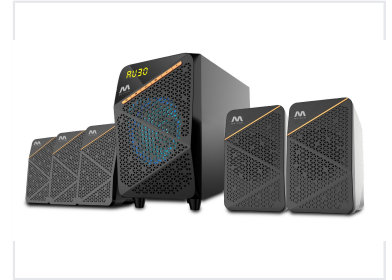

5.1 Channel Computer Speaker System

This speaker system provides high-fidelity sound with its 5.1 channel configuration. It has a subwoofer and multiple satellite speakers and is compatible with various audio sources.

Overview

Immersive 5.1 Channel Audio

This 5.1 channel computer speaker system is engineered to provide a balanced and immersive audio experience for desktop setups. With a dedicated subwoofer and five satellite speakers, it delivers rich sound distribution across the frequency spectrum. The system is designed for versatility, incorporating multiple playback options including Bluetooth wireless streaming, USB/SD card support, and FM radio.

Technical Specifications

Output Power

45 W

Total Output Power

Speaker Configuration

- 1 x 4" Subwoofer
- 5 x 3" Satellite Speakers

Model Number

EM-5198FST