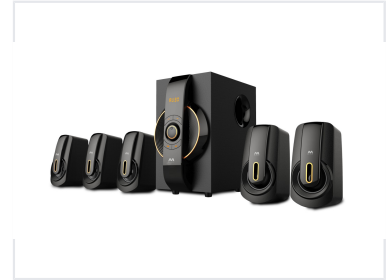

5.1 Channel Computer Speaker System

This 5.1 channel computer speaker system delivers immersive audio for gaming, music, and movies. It features a dedicated subwoofer and five satellite speakers designed for clear and balanced sound.

Overview

Immersive 5.1 Channel Audio Experience

This 5.1 channel computer speaker system is engineered to deliver a complete surround sound experience for gaming, music, and cinematic entertainment. With a dedicated subwoofer providing deep bass and five satellite speakers ensuring balanced audio reproduction, this system transforms any workspace into an immersive audio environment. It features versatile connectivity options, including wireless Bluetooth streaming, USB/SD playback, and FM radio support, making it a highly adaptable solution for modern multimedia setups.

Technical Specifications

Total Output Power

120 W

Power Output

Speaker Configuration

- 1 x 5.25 inch Subwoofer
- 5 x 3 inch Satellite Speakers

Dimensions

Subwoofer Dimensions	200 x 350 x 320 mm
Satellite Speaker Dimensions	90 x 190 x 110 mm

Features

System Features

FM Radio • LED Display • Remote Control Included

Connectivity	Bluetooth, AUX Input, USB Playback, SD Card Playback
--------------	--

Identification

Model Number	EM-5692FGT
--------------	------------