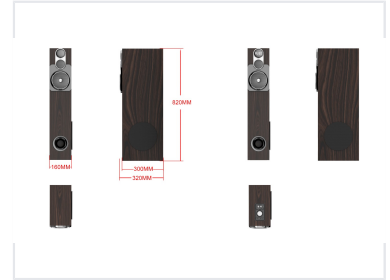

50W Bluetooth Karaoke Tower Speaker with LED Display and Mic Jack

This tower speaker provides 50W of audio output, ideal for karaoke and music listening. It features Bluetooth, an LED display, a remote, and a microphone jack.

ADDITIONAL IMAGES

Overview

High-Performance Tower Speaker

The EM-2186FT tower speaker delivers a robust 50W RMS audio output, making it an ideal choice for home entertainment and karaoke enthusiasts. Its sleek, modern tower design allows it to fit seamlessly into any room while providing powerful sound through a multi-driver configuration. With versatile connectivity options including Bluetooth, USB, and AUX, this system offers a comprehensive audio solution for various media needs.

Audio Performance

Output Power (RMS)

50 W
RMS Power

Speaker Configuration

| Driver Type | Quantity |
|-------------|----------|
| 5.25 inch | 1 |
| 3 inch | 2 |

Connectivity & Features

Key Features

LED Display • Remote Control • Microphone Jack • Wireless Microphone Support

Connectivity

Bluetooth, AUX IN, USB Playback, FM Radio

Physical Dimensions

Dimensions (W x H x D)

160mm x 840mm x 300mm