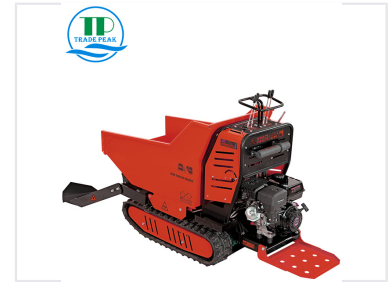

500kg Hydraulic Mini Tracked Dumper

This mini tracked dumper is perfect for hauling materials like dirt, sand, and wood through narrow spaces and over difficult terrain. It features a rubber track and optional snowblade for versatile use.

ADDITIONAL IMAGES

Overview

Versatile Material Transport

This hydraulic mini tracked dumper is designed as an all-rounder for transporting bulk materials such as dirt, sand, sod, and wood. Its compact design allows for easy navigation through narrow spaces and roads, while the rubber track system ensures stability over difficult terrain. Equipped with a powerful hydraulic system, it offers precise control for efficient loading and unloading tasks.

Performance & Engine

Engine & Power

9 HP Engine Power	270 cc Engine Displacement	11.5 L/min Pump Flow
-----------------------------	--------------------------------------	--------------------------------

Fuel Type	Gasoline
Transmission	Hydrostatic
Starting Methods	Recoil Start, Electric Starter

Dimensions & Capacity

Machine Dimensions

Specification	Value
Load Capacity	500kg
Machine Weight	340kg
Box Length	950mm
Box Width	680mm
Box Depth	465mm
Packing Size	1740 x 860 x 1230mm