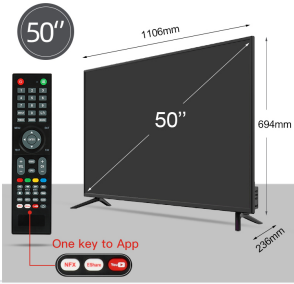

Includes remote control with dedicated quick-access buttons for major streaming services.

Smart Capabilities

- Built-in Wi-Fi
- Netflix
- YouTube
- YouTube Kids
- Screenshot
- Browser
- Multilingual OSD

Connectivity Ports

- HDMI
- USB 2.0
- VGA
- AV Input
- Coaxial
- RJ45 (Ethernet)
- TF Card Slot