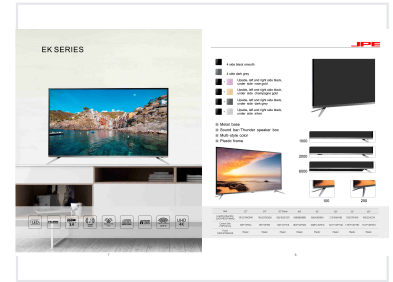

# 4K UHD LED Television with Multiple Base Options

This television features a UHD 4K display with LED backlighting. It supports HDMI and USB 3.0 connectivity and comes with various base options.

### EK Series 4K UHD Television

The EK Series offers a versatile range of 4K UHD LED televisions designed to meet diverse commercial and residential display needs. Featuring advanced h.265 decoding, digital comb filtering, and an integrated invisible speaker system, these units deliver high-quality visual and audio performance. With extensive customization options including multiple base styles and cabinet finishes, this series provides a flexible solution for various interior design requirements.

## Technical Specifications

Resolution	4K UHD
Backlight	LED
Connectivity	HDMI, USB 3.0
Audio System	Invisible speaker system
Broadcast Standards	DTV, h.265 Decoding

### Base Options

Metal Base • Sound Bar/Thunder Speaker Box • Plastic Frame