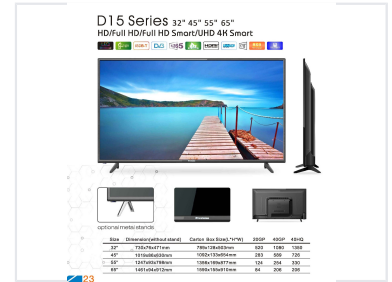

4K UHD LED Smart TV with Narrow Frame

This LED TV features a narrow brush treatment frame and a UHD 4K panel. It operates on an Android system.

Overview

D15 Series Smart LED TV

The D15 Series offers a versatile range of high-definition viewing experiences, from standard HD up to stunning UHD 4K resolution. Designed with a sleek narrow brush-treatment frame, these units feature an Android-based smart system and support for global broadcasting standards like Ginga, ISDB-T, and DVB. With wide 178-degree viewing angles and essential connectivity options including HDMI and USB 3.0, this series is built to meet diverse commercial and residential display requirements.

Display & Performance

Broadcasting Standards

Ginga • ISDB-T • DVB • H.265

Key Display Features

UHD 4K, Full HD Smart, Narrow Frame, 178° Viewing Angle, Android System

Connectivity

Connectivity Options

- HDMI
- USB 3.0
- Multi-language OSD
- Teletext