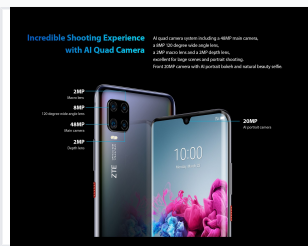

4G Smartphone with 6.47" AMOLED Display

This 4G smartphone features a 6.47" FHD+ AMOLED waterdrop display with a 92% screen-to-body ratio. The device incorporates an AI quad camera system, including a 48MP main camera and an 8MP 120-degree wide-angle lens.

ADDITIONAL IMAGES

Product Overview

Professional 4G Smartphone Experience

This 4G smartphone is engineered for professional and everyday use, featuring a vibrant 6.47" AMOLED waterdrop display with a 19.5:9 aspect ratio. It combines a versatile quad-camera array with an intuitive system platform, ensuring high-quality imaging and smooth performance for demanding tasks. Designed with a focus on both aesthetics and utility, it offers reliable biometric security and efficient connectivity in a slim, ergonomic form factor.

Display and Design

Display Specs

6.47 inches
Screen Size

1080 px
Vertical Resolution

Dimensions & Weight

- Dimensions: 159.2 x 73.4 x 7.9mm
- Weight: 168g
- Color: Black

Camera System

Rear Camera Configuration

Sensor	Resolution	Aperture
Main	64MP	f/1.89
Wide Angle	8MP	f/2.2
Depth	2MP	f/2.4
Macro	2MP	f/2.4

Front Camera	20MP, f/2.0 aperture
--------------	----------------------

Hardware & Performance

Core Specifications