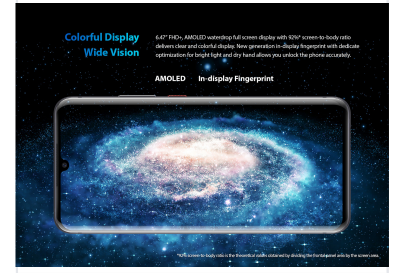

4G Smartphone with 6.47" AMOLED Display

This 4G smartphone features a 6.47" FHD+ AMOLED waterdrop display with a 92% screen-to-body ratio. The device incorporates an AI quad camera system, including a 48MP main camera and an 8MP 120-degree wide-angle lens.

ADDITIONAL IMAGES

Product Overview

Professional 4G Smartphone Experience

This 4G smartphone is engineered for professional and everyday use, featuring a vibrant 6.47" AMOLED waterdrop display with a 19.5:9 aspect ratio. It combines a versatile quad-camera array with an intuitive system platform, ensuring high-quality imaging and smooth performance for demanding tasks. Designed with a focus on both aesthetics and utility, it offers reliable biometric security and efficient connectivity in a slim, ergonomic form factor.

Display and Design

Display Specs

6.47 inches
Screen Size

1080 px
Vertical Resolution

Dimensions & Weight

- Dimensions: 159.2 x 73.4 x 7.9mm
- Weight: 168g
- Color: Black

Camera System

Rear Camera Configuration