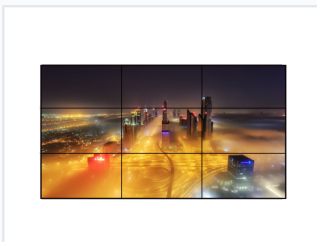

49-Inch Multi-Screen Video Wall Display

This 49-inch video wall display creates large-format displays with crisp and vibrant image quality. Its narrow bezels provide a seamless viewing experience for digital signage, control rooms, and entertainment venues.

ADDITIONAL IMAGES

Product Overview

Professional Multi-Screen Video Wall Solution

This 49-inch LCD video wall display is engineered for high-impact commercial environments, utilizing advanced multimedia information publishing systems to deliver crisp, lifelike visuals. Designed for scalability, it supports seamless, pixel-perfect large-format configurations without size limitations. Featuring commercial-grade panels and professional color adjustment technology, it ensures reliable performance for demanding applications like airports, shopping malls, and control rooms.

Technical Specifications

Supported Orientations

Landscape • Portrait

Screen Size	49 inch
Panel Type	Commercial-grade LCD
Input Connectivity	HDMI, DisplayPort, VGA

Applications

Recommended Use Cases

- Fast food restaurants
- Booking offices
- Schools & Education
- Airports
- Hotel lobbies
- Exchanges
- Cinemas
- Corporate offices
- Exhibition halls
- Shopping malls