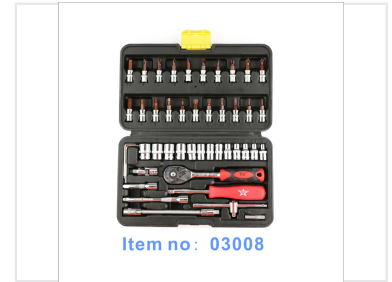

46-Piece Auto Repair Tool Set

This 46-piece tool set is designed for automotive repair and maintenance. It includes sockets, screwdriver bits, a ratchet handle, extension bars, and other essential tools, all organized in a compact carrying case.

Product Overview

Comprehensive Auto Repair Solution

This 46-piece automobile tool set is designed for a variety of automotive repair and maintenance tasks. It includes a versatile selection of sockets, screwdriver bits, a ratchet handle, and extension bars, all crafted from durable materials. Organized in a compact carrying case, this set offers excellent portability and is an ideal choice for both professional mechanics and DIY enthusiasts.

Technical Specifications

Set Contents

- 21pcs 37mm socket bits
- 13pcs sockets
- Adaptor
- Sliding bar
- Ratchet driver
- Handle

Item Number	03008
-------------	-------

Total Pieces	46
--------------	----

Logistics

Packaging	10 sets per carton
-----------	--------------------

Features

Key Features	Lightweight, Practical, Compact, Portable
--------------	---