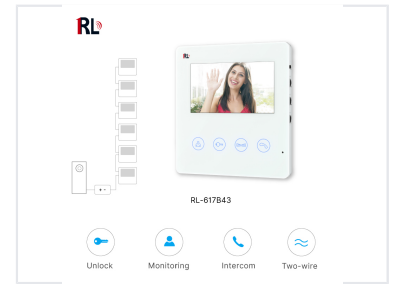

## 4.3-inch Two-Wire Video Intercom Indoor Monitor

This indoor monitor is designed for two-wire video intercom systems used in building access control. It features a 4.3-inch display for audio and video communication with visitors, enabling remote door unlocking and entrance monitoring.

#### Professional Indoor Intercom Solution

This 4.3-inch color video indoor monitor is designed for modern building access control systems. It facilitates secure audio and video communication with visitors, allowing for remote door unlocking and entrance monitoring. The two-wire connection architecture ensures a streamlined and efficient installation process for residential and commercial buildings.

### Technical Specifications

Display Size	4.3 inch
Wiring Type	Two-wire
Model Identifier	RL-617B43

### Features

Core Functions	Audio Communication, Video Communication, Remote Door Unlocking, Live Entrance Monitoring
Display Technology	Color TFT