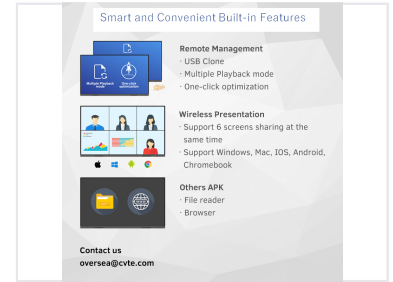

# 43-Inch Digital Signage Display with Remote Management

This 43-inch digital signage display offers smart features for remote management and versatile applications. It supports wireless presentation with compatibility across Windows, Mac, iOS, Android, and Chromebook devices.