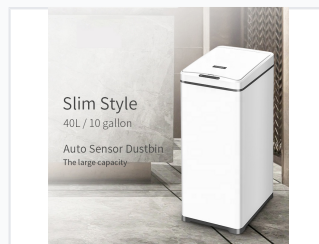

# 42L Automatic Sensor Trash Can

This automatic sensor trash can provides a convenient and hygienic waste disposal solution. With a 42-liter capacity, it features a sensor-activated lid for hands-free operation and is suitable for various settings.

## Overview

The slim design allows for high capacity in tight spaces, perfect for modern kitchens.

## Hygienic and Efficient Waste Management

This 42L automatic sensor trash can provides a touchless and hygienic waste disposal solution for modern homes and commercial spaces. Featuring a slim, space-saving design and intelligent motion-sensing technology, it opens and closes automatically to minimize the spread of germs. Its durable cold-rolled steel construction with a soft-close lid ensures long-lasting performance and quiet operation in any environment.