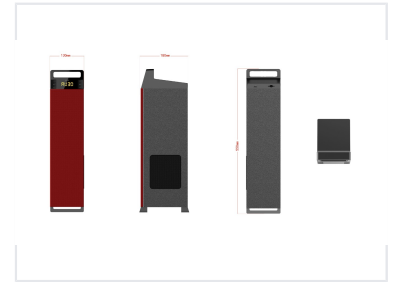

40W Floor Standing Speaker with Bluetooth, USB, SD, FM, and Microphone Support

This floor-standing speaker delivers 40W of powerful audio. It features Bluetooth connectivity, AUX, USB, and SD card inputs, FM radio, LED display, remote control, microphone jack, and wireless microphone support.

ADDITIONAL IMAGES

Overview

Versatile Floor Standing Audio System

This powerful 40W floor-standing speaker system is designed for versatile audio performance in various environments. It offers a comprehensive suite of playback options, including Bluetooth wireless streaming, USB/SD card support, and FM radio. With added features like microphone support and remote control operation, it is an ideal solution for both home entertainment and public speaking applications.

Technical Specifications

Output Power

40 W

Total Output Power

Speaker Configuration	1 x 5" Main Driver + 2 x 3" Tweeters
Dimensions (W x H x D)	130 x 550 x 180 mm
Model Number	EM-1072FT

Features & Connectivity