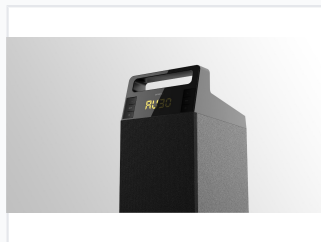

40W Floor Standing Speaker with Bluetooth, USB, SD, FM, and Microphone Support

This floor-standing speaker delivers 40W of powerful audio. It features Bluetooth connectivity, AUX, USB, and SD card inputs, FM radio, LED display, remote control, microphone jack, and wireless microphone support.

ADDITIONAL IMAGES

Overview

Versatile Floor Standing Audio System

This powerful 40W floor-standing speaker system is designed for versatile audio performance in various environments. It offers a comprehensive suite of playback options, including Bluetooth wireless streaming, USB/SD card support, and FM radio. With added features like microphone support and remote control operation, it is an ideal solution for both home entertainment and public speaking applications.

Technical Specifications

Output Power

40 W

Total Output Power

Speaker Configuration	1 x 5" Main Driver + 2 x 3" Tweeters
Dimensions (W x H x D)	130 x 550 x 180 mm
Model Number	EM-1072FT

Features & Connectivity