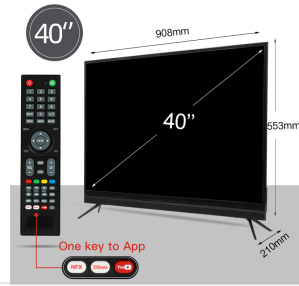

Additional Features

Utility Features

Digital Noise Reduction (DNR) • Child Lock • Energy Saving Mode • Multilingual OSD • PVR (Personal Video Recorder) • Teletext

Physical Dimensions

Sleek 908mm wide design with a dedicated smart remote featuring one-key app access.

Unit Dimensions

Dimension	Measurement
Width	908 mm
Height	553 mm
Base Depth	210 mm

Compliance

*CE, CB, CQC approval of TV

Certified compliance with international standards including CE, CB, and CQC for quality assurance.