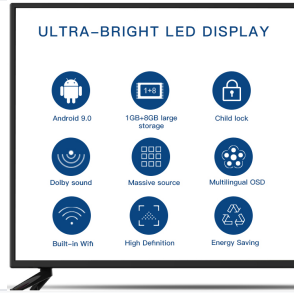

Audio System

4X Full Range SPEAKER
Well-tuned 4 full range speakers delivers crisp-clear sound with deep bass

Full range Audio
HiFi Sound
Louder Volume

Four full-range speakers deliver crisp-clear sound and deep bass for an immersive HiFi audio experience.

Integrated Soundbar

- Integrated Bottom-type Soundbar
- 4x Full Range Speakers
- Dolby Sound Effect Support
- HiFi Sound Quality with Deep Bass
- 2 x 7W (8Ω) Speaker Output

Smart Features

Powered by Android 9.0 with 1GB+8GB storage, featuring built-in WiFi and energy-saving modes.