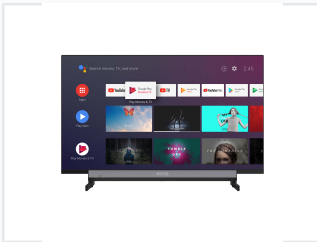

ADDITIONAL IMAGES

Overview

Immersive Entertainment Experience

This 40-inch FHD Android Smart TV combines a vibrant infinity screen with powerful audio technology to transform your viewing experience. Designed for seamless connectivity, it comes pre-integrated with popular streaming platforms like YouTube, Netflix, and Amazon Prime Video. With built-in Chromecast and smart operating system capabilities, it offers an intuitive and versatile solution for modern media consumption.

Display & Audio

Resolution	FHD (Full High Definition)
Screen Design	Infinity Screen
Audio Features	Dolby Audio, Front Speaker

Smart Features

Pre-installed Apps

- YouTube
- Netflix
- Amazon Prime Video

Smart Connectivity

Chromecast Built-in • Google Assistant • Wi-Fi

OS	Android TV

Physical Specifications

Screen Size	40 inches