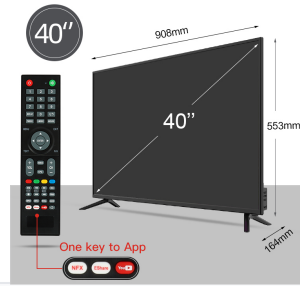

Physical Dimensions

Compact design with an intuitive remote featuring quick-access app buttons.

Physical Dimensions

Dimension	Value
Width	908 mm
Height	553 mm
Depth (with stand)	164 mm