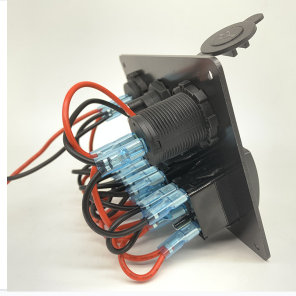

Installation & Protection

The panel comes pre-wired with integrated fuses for simplified installation and circuit protection.

Protection Features

- Rubber sealing covers for USB and Socket
- Water-resistant design
- Dust and debris resistant
- Integrated circuit fuses

Compliance

CE

Applications

Car, Marine, Boat, RV, Bus, Trailer, Motorcycle