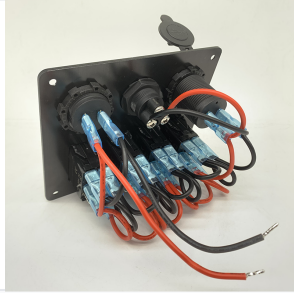

Design & Materials

Durable aluminum faceplate designed for long-term use in automotive and marine environments.

LED Color

Blue

Materials

Aluminum, ABS, Metal, Flame Retardant

Housing Color

Gold