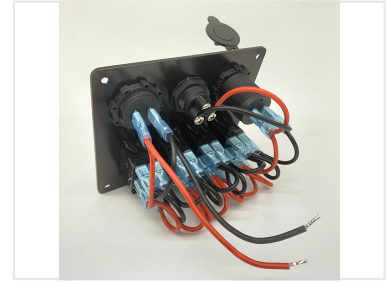

# 4-Gang Aluminum LED Rocker Switch Panel with USB Charger and Voltmeter

This 4-gang switch panel features LED rocker switches for controlling various accessories. It includes a 3.1A USB charger for device charging and a voltmeter for monitoring voltage levels.

## Overview

Front view showing the 4-gang rocker switches, digital voltmeter, and dual USB charging ports.

### Versatile 4-Gang Control Solution

This aluminum LED rocker switch panel is a comprehensive power management solution for automotive and marine applications. It integrates four SPST ON-OFF switches with a high-speed 3.1A dual USB charger and a real-time digital voltmeter. Designed for durability in harsh environments, it features water-resistant sealing covers and flame-retardant materials, making it ideal for cars, boats, and RVs.