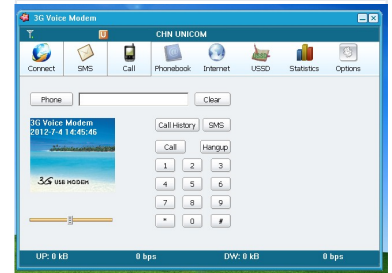

3G GSM Wireless Modem Dongle

This 3G GSM modem dongle enables wireless internet access through GSM networks. It supports downlink speeds up to 7.2Mbps and also provides voice call functionality.

ADDITIONAL IMAGES