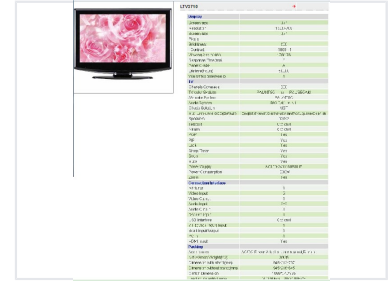

37-Inch LCD Television with Multiple AV Inputs

This 37-inch LCD TV features a 1366x768 resolution and supports PAL/NTSC/SECAM color systems. It has multiple connectivity options including HDMI, SCART, and PC inputs.

Overview

Professional 37-Inch LCD Display

This 37-inch LCD television is designed for versatile use, offering a crisp 1366x768 resolution and a high-grade A-level panel. It features a comprehensive array of connectivity options including HDMI, SCART, and PC inputs, making it suitable for various professional and commercial display environments. With a robust 600 cd/m² brightness and wide language support, it ensures reliable performance and clear visibility.

Display Performance

Key Display Metrics

600 cd/m²
Brightness

1000 :1
Contrast Ratio

7.6 ms
Response Time

Panel Quality
Grade A Panel

Technical Specifications

OSD Languages

Physical Dimensions

Size and Weight

Specification	Value
Dimensions (with stand)	945 x 717 x 717 mm
Dimensions (without stand)	945 x 216 x 645 mm
Gross Weight	30.36 kg

Power and Warranty

Power Consumption	230 W
Warranty	1 Year