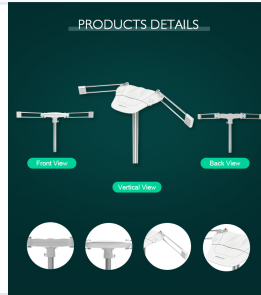

Design & Build

Protection

Waterproof • UV Resistant

Installation Type

Outdoor

Color

White