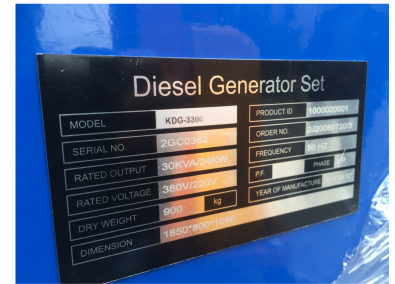

33 kVA Super Silence Diesel Generator Set

This diesel generator provides efficient electrical power, with a focus on quiet operation and long service life. The generator is designed to deliver safe and economical power in noise-sensitive environments.

ADDITIONAL IMAGES

Overview

High-Performance Silent Power

This 33 kVA diesel generator set is engineered for reliable power generation in noise-sensitive environments. Featuring a super-silence enclosure, it minimizes noise pollution while providing a robust and efficient power solution. Its compact and durable design makes it an ideal choice for construction sites, residential areas, and remote locations requiring stable prime or standby power.

Performance

Rated Output

30 kVA

Rated Output (kVA)

24 kW

Rated Output (kW)

Electrical Specifications

Parameter	Value
Rated Voltage	380V/220V
Frequency	50 Hz
Phase	3 Phase

Physical Characteristics

Dimensions and Weight

- Dimensions: 1850 x 800 x 1050 mm
- Dry Weight: 900 kg

Features

Key Features

Super Silence Enclosure, Diesel Powered, Overload Protection, Control Panel Interface