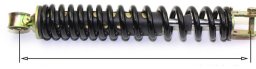

325mm Single Rear Shock Absorber for 125cc Scooters

This 325mm single rear shock absorber is designed for 125cc scooters and motorcycles. It provides suspension and damping for a smoother, more comfortable ride.

ADDITIONAL IMAGES

Product Overview

A high-quality 325mm rear suspension component designed for durability.

High-Performance Rear Suspension

This TZ 04E single rear shock absorber is precision-engineered to provide optimal damping and suspension for 125cc scooters. With a standardized length of 325mm, it ensures a direct fit for many Chinese motorcycle and scooter models. Built with high-quality materials, this component is designed to enhance overall ride stability, control, and comfort on the road.

Technical Specifications

GY6 50/80cc
139QMB

High Quality Parts & Kits by Nihao Motor

Precision-engineered TZ 04E model for improved ride stability.

Total Length

325 mm

Model Identifier

TZ 04E