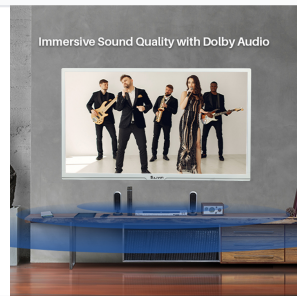

32-Inch HD Smart LED Television

This 32-inch LED TV provides high-definition visuals and smart capabilities for modern entertainment. It features multiple input ports and built-in speakers.

ADDITIONAL IMAGES

Product Overview

Smart 32-Inch HD LED Television

Experience immersive entertainment with this 32-inch smart LED television, designed for modern homes. It features a crisp 720p HD display with vibrant color reproduction and wide viewing angles for a superior visual experience. Powered by an Android operating system with quad-core processing, it provides seamless access to popular streaming services and apps, while integrated Dolby Audio ensures rich sound quality.

Display Specifications

DNR(Digital Noise Redction)

178°
wide viewing angle

1366 x 768
HD Visual Feal

Wide 178° viewing angle ensures clear visuals from any position.

Resolution	1366 x 768 (HD)
Brightness	250 cd/m2
Viewing Angle	178°H / 178°V
Contrast Ratio	3,000,000:1 DCR

Integrated Dolby Audio technology delivers immersive sound quality.

Speaker Output

2 x 7W

Audio Features

Dolby Audio, Bottom-mounted speakers

Connectivity & Ports

Versatile connectivity options including HDMI, USB, VGA, and RJ45.