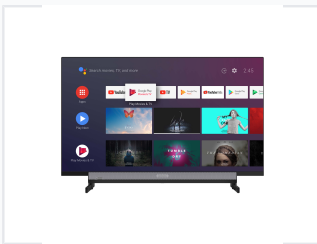

ADDITIONAL IMAGES

Overview

Smart Entertainment Hub

This 32-inch HD Android Smart TV offers a comprehensive entertainment experience, combining high-definition visuals with the versatility of the Android TV operating system. Designed for seamless connectivity, it features built-in access to major streaming platforms and integrated Chromecast functionality. The inclusion of front-firing speakers and Dolby Audio ensures that the sound quality matches the clarity of the display, making it a perfect all-in-one solution for modern living spaces.

Display & Audio

Audio Technologies

Dolby Audio • Front Speaker

Display Features

FHD, Infinity Screen, LED

Smart Features

Supported Streaming Services

- YouTube
- Netflix
- Amazon Prime Video

Operating System

Android TV

Smart Capabilities

Chromecast Built-in, Google Assistant