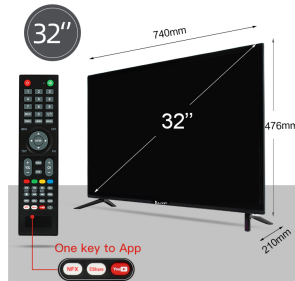

Immersive sound quality enhanced with Dolby Audio technology.

Audio Output

2 x 7W (Dolby Audio)

Connectivity

Versatile connectivity options including HDMI, USB, VGA, and RJ45 ports.

Input Ports

- 2 x HDMI
- 1 x VGA
- 1 x AV Input
- 1 x PC Audio Input
- USB 2.0
- RJ45 (Ethernet)
- Coaxial
- TF Card Slot

TV System

Supported Tuners

ATSC, DVB-T2, DVB-T, ISDB-T

Physical Specifications

Designed for compact spaces with intuitive remote control access.

Dimensions (W x H)

740mm x 476mm

Stand Depth