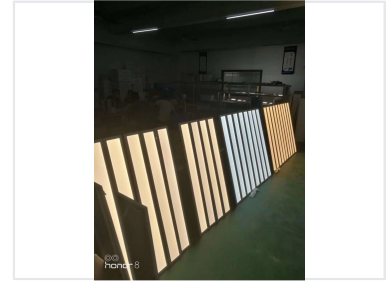

# 30x120 cm LED Panel Light 36-72W

This LED panel light is designed for general lighting applications. It operates within a power range of 36 to 72 watts and has dimensions of 30x120 cm.

## ADDITIONAL IMAGES

### High-Efficiency LED Panel Lighting

This 30x120 cm LED panel light features an ultra-thin 10mm aluminum frame design, perfect for modern commercial and residential interiors. Engineered for versatility, it supports recessed, suspended, and surface-mounted installation methods. With a special circuit design that ensures independent LED operation, this panel offers high brightness, energy savings of up to 75% compared to traditional lighting, and exceptional color rendering.