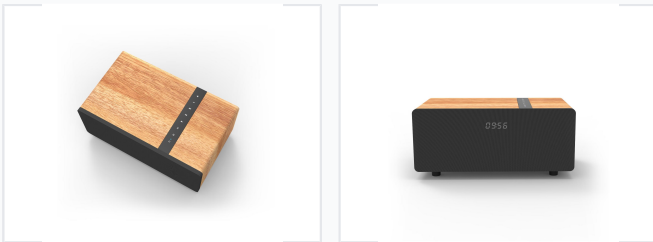

30W Desktop Bluetooth Speaker with Wood Enclosure

This 30W desktop Bluetooth speaker delivers clear and powerful sound. It features a wooden enclosure for enhanced acoustics and supports wireless audio streaming from Bluetooth-enabled devices.

ADDITIONAL IMAGES

Product Overview

Premium Desktop Audio

This 30W desktop speaker combines high-fidelity sound with a sophisticated aesthetic. Featuring a robust MDF wooden cabinet with a sleek PVC finish, it is designed to enhance both home and office environments. With versatile connectivity options including wireless Bluetooth and wired inputs, it offers a seamless audio experience for various media sources.

Technical Specifications

Power Output

30 W
Power Output

Dimensions 400mm (L) x 200mm (W) x 168mm (H)

Construction MDF Wooden Cabinet, PVC Finish

Connectivity & Features

Input Options

- Bluetooth
- FM Radio
- AUX
- Optical
- Coaxial
- USB
- TF Card