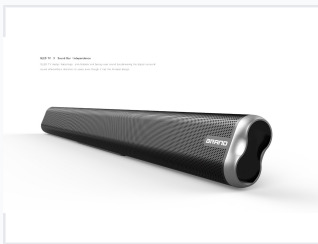

30W Bluetooth Sound Bar with USB Playback

This 30W sound bar delivers high-quality audio in a slim, foldable design. It features Bluetooth connectivity, AUX IN, USB playback, an LED display, and a remote control.

ADDITIONAL IMAGES

Product Overview

High-Performance 30W Sound Bar

This slim and versatile 30W sound bar is engineered to enhance your audio experience with digital surround sound effects. Designed with a user-facing profile to minimize distortion, it integrates seamlessly into modern setups. The unit features multiple connectivity options including Bluetooth, AUX IN, and USB playback, all controllable via the included remote.

Technical Specifications

Output Power

30 W

Total Power

Speaker Configuration

Component	Size
Main Speakers	2" x 2
Passive Radiators	2" x 2

Product Dimensions

900 x 85 x 47 mm

Features & Connectivity

Control & Display

- Integrated LED Display
- Remote Control Included

Connectivity

Bluetooth, AUX IN, USB Playback

Model Number

SR-2S